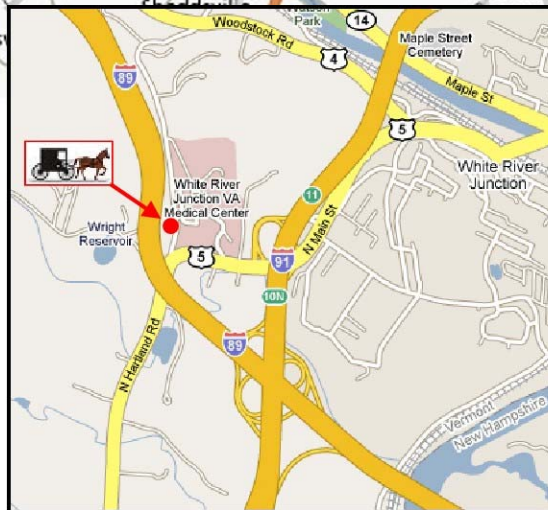

Directions To The Carriage Shed White River Junction, Vermont 800-441-6057

The Carriage Shed is right off the Interstate in White River Junction, VT. It is across the road from the Veterans Administration Medical Center.