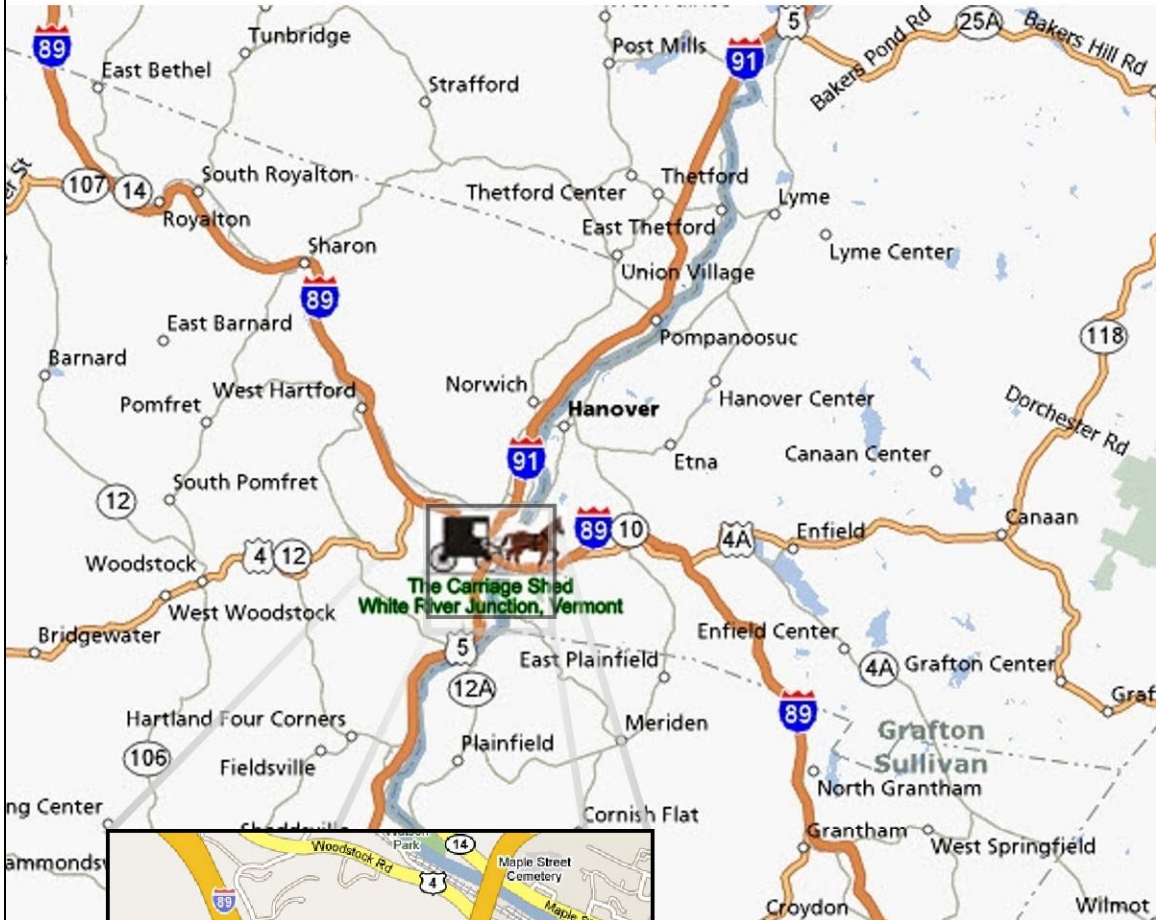

Directions To The Carriage Shed White River Junction, Vermont 800-441-6057

The Carriage Shed is right off the Interstate in White River Junction, VT. It is across the road from the Veterans Administration Medical Center.